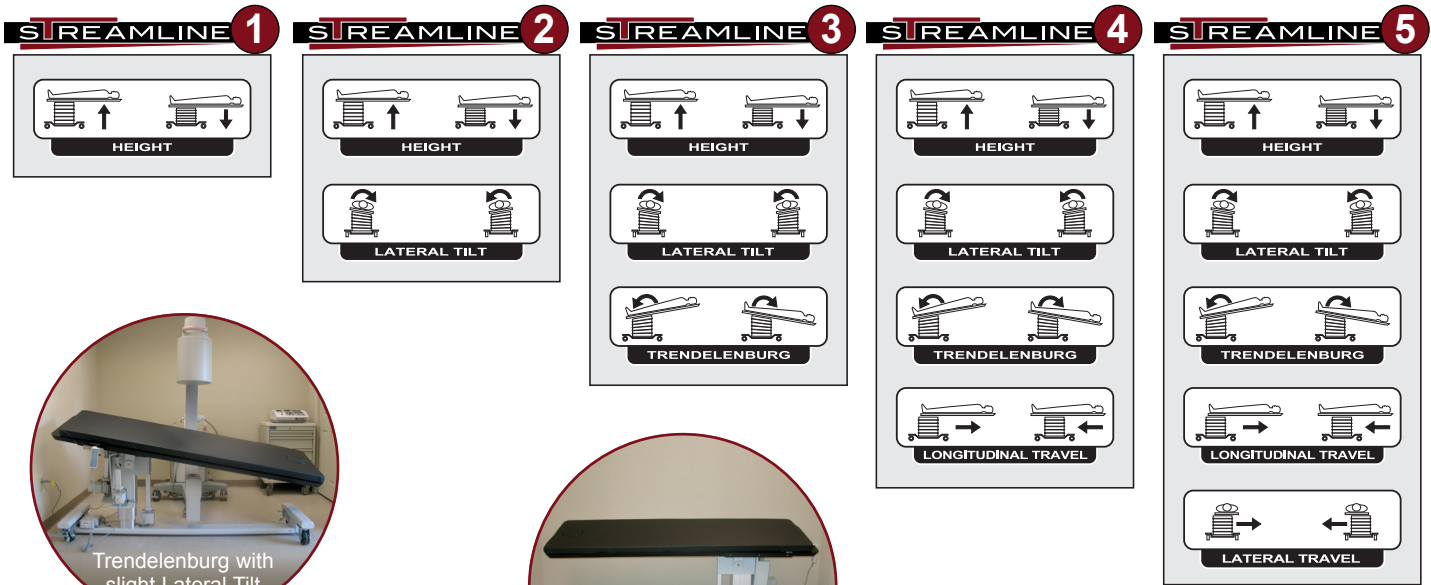

The Streamline Series X-Ray Imaging Tables

Carbon fiber top of 24" width eliminates need for armboards and 84" length can accommodate even the tallest patients

Easy to use handswitch with power on indicator

High end actuator motor can lift over 500 pound load

Patient Straps

Facial Access Hole

2" thick high quality patient comfort pad

Diving board style easy c-arm access