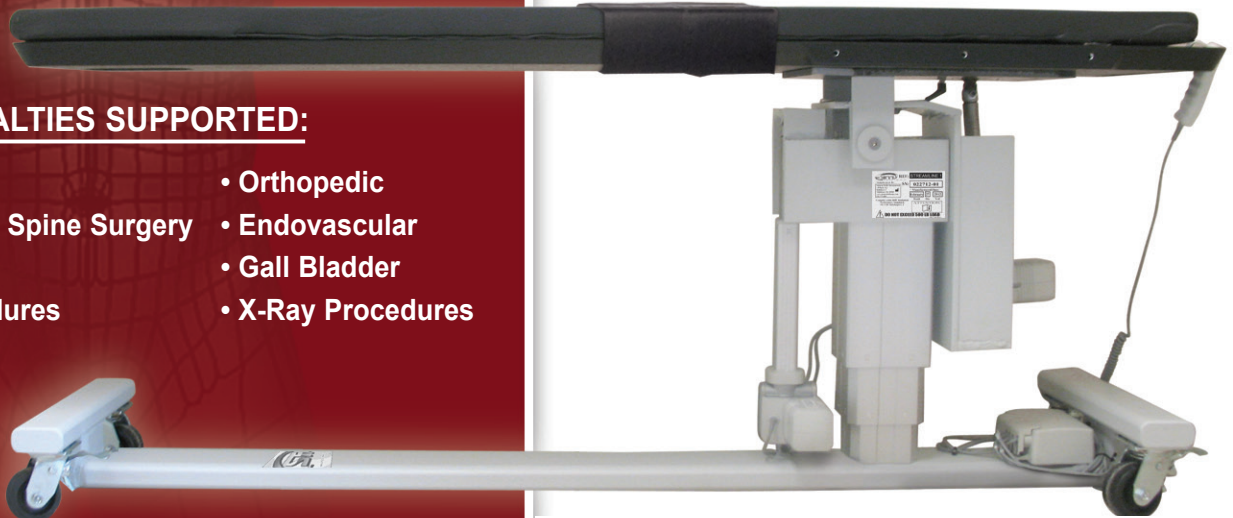

Tel: 508-730-9544 or 508-559-9441

Fax: 508-559-9440

Email: admin@intx-ray.com

Web: Internationalxraybrokers.com

WWW.INTERNATIONALXRAYBROKERS.COM