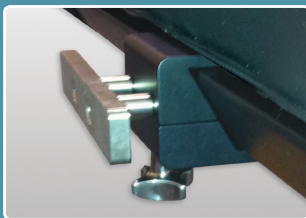

Control Handle for easy table movement (V-MAX Joystick shown).

2" thick high quality patient comfort pad

Patient Straps

Facial Access Hole

Bellows to cover and protect table motor components

High end actuator motor can lift over 500 pound load

Easy Lock/Unlock Castors

Lightweight which makes it easy for staff to move the table around the room or room to room

Optional Foot Controls

Diving board style easy c-arm access

Tel: 508-730-9544 or 508-559-9441
 Fax: 508-559-9440
 Email: admin@intx-ray.com
 Web: Internationalxraybrokers.com

OPTIONS ▼

MODULAR SIDE RAIL SYSTEM

SURGICAL ARMBOARDS

(Removeable & rotates 180 degrees)

PROCEDURAL ARMBOARDS

(Each armboard rotates 180 degrees)

27" WIDE X 84" LENGTH TOP

LOLLYPOP ARMBOARD