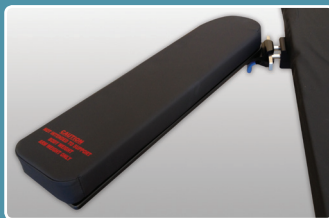

Control Handle for easy table movement (V-MAX Joystick shown).

2" thick high quality patient comfort pad

Patient Straps

Facial Access Hole

Bellows to cover and protect table motor components

High end actuator motor can lift over 500 pound load

Easy Lock/Unlock Castors

Lightweight which makes it easy for staff to move the table around the room or room to room

Optional Foot Controls

Diving board style easy c-arm access

Tel: 508-730-9544 or 508-559-9441
 Fax: 508-559-9440
 Email: admin@intx-ray.com
 Web: Internationalxraybrokers.com

OPTIONS ▼

MODULAR SIDE RAIL SYSTEM

SURGICAL ARMBOARDS

(Removeable & rotates 180 degrees)

PROCEDURAL ARMBOARDS

(Each armboard rotates 180 degrees)

27" WIDE X 84" LENGTH TOP

LOLLYPOP ARMBOARD