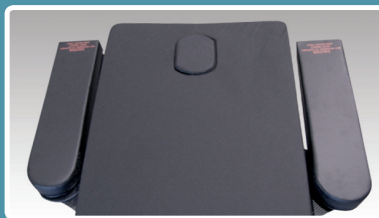

OPTIONS ▼

MODULAR SIDE RAIL SYSTEM

SURGICAL ARMBOARDS

(Removeable & rotates 180 degrees)

PROCEDURAL ARMBOARDS

(Each armboard rotates 180 degrees)

27" WIDE X 84" LENGTH TOP

LOLLYPOP ARMBOARD