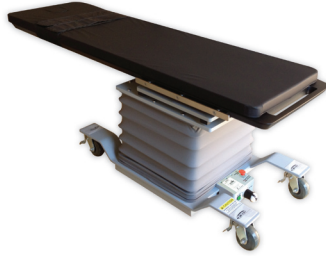

STANDARD FEATURES

- Table top automatically stops at level
- Diving board style for easy c-arm access
- Large patient capacity 500lb pound load
- 2" patient high quality comfort pad
- Facial cut out access
- Light weight – easy to physically move the table
- 24" wide top eliminates the needs for arm boards
- 27" wide top is also available
- Easy patient transfer to table
- Low height for patient boarding
- Any OR accessory can be rigidly attached to the table top

V-MAX-7

Tel: 508-730-9544 or 508-559-9441
Fax: 508-559-9440
Email: admin@intx-ray.com
Web: Internationalxraybrokers.com

Vascular X-Ray Tables

V-MAX

HEIGHT AND 4 WAY FLOAT

- Height 28"-38"
- 4 Way Manual Float
 - Longitudinal Travel 36"
 - Lateral Travel 14"

V-MAX-T

HEIGHT, 4 WAY FLOAT AND TRENDELENBURG

- Height 30"-40"
- Trendelenburg +/-16°
- 4 Way Manual Float
 - Longitudinal Travel 36"
 - Lateral Travel 14"

Removeable Power Cord & Emergency Stop

Carbon fiber top of 24" width eliminates need for armboards and 84" length can accommodate even the tallest patients. (27" wide top also available).

Control Handle for easy table movement (V-MAX Joystick shown).

2" thick high quality patient comfort pad

Patient Straps

Facial Access Hole

Bellows to cover and protect table motor components

High end actuator motor can lift over 500 pound load